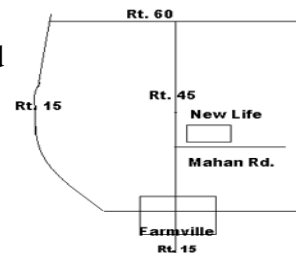

New Life Assembly of God
9 Mahan Road
Farmville, VA 23901
434-392-6549

Directions from Richmond: Take 288 south to 360 west toward Amelia. Follow 360 west for about 30 miles. Merge right onto 307 and follow until you reach 460 (9 miles). Turn right onto 460 west and follow for about 4 miles. Take the 460 business ramp into Farmville. Ramp turns into Third Street. Follow for 2.3 miles. Turn right on to Main Street (Route 45) and follow for 2.2 miles until you reach New Life Assembly of God on the right.